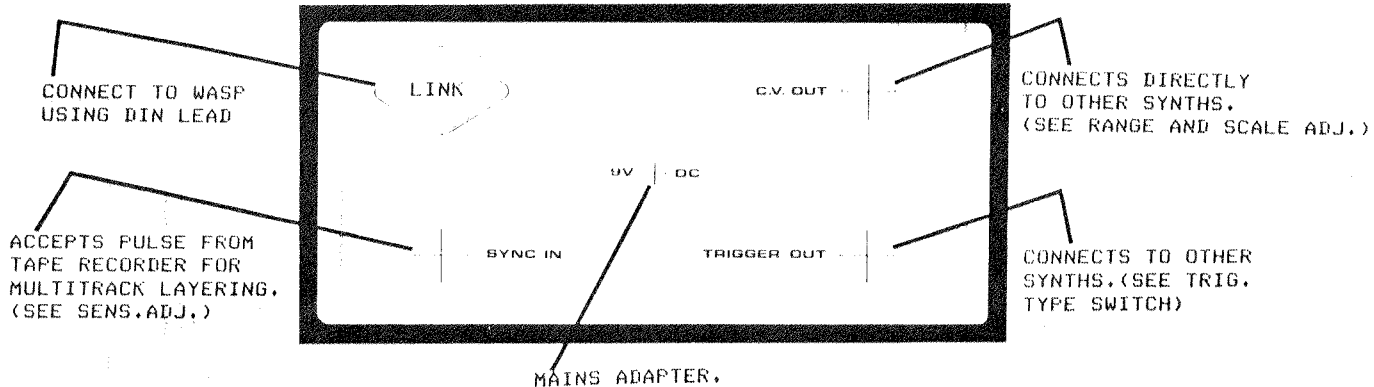

**SPIDER**

SPIDER SEQUENCER  
ELECTRONIC DREAM PLANT LTD

207 179  
Vass

SPIDER USERS MANUAL

PULSE:-TIME IS REGULATED BY INTERNAL CLOCK. (252 NOTES STORAGE)  
 REAL :-STORES SEQUENCES EXACTLY AS PLAYED. (84 NOTES STORAGE)  
 Note :-an interesting quazi-random effect can be achieved by recording a real time sequence and playing it back in pulse time.

STOPS RECORDING OR PLAYBACK OF SEQUENCES.  
 RECORD:-TO ERASE MEMORY AND START RECORDING PRESS PLAY AND RECORD SIMULTANEOUSLY.  
 Note:-in pulse time the sequence can be added to by pressing stop and continuing.