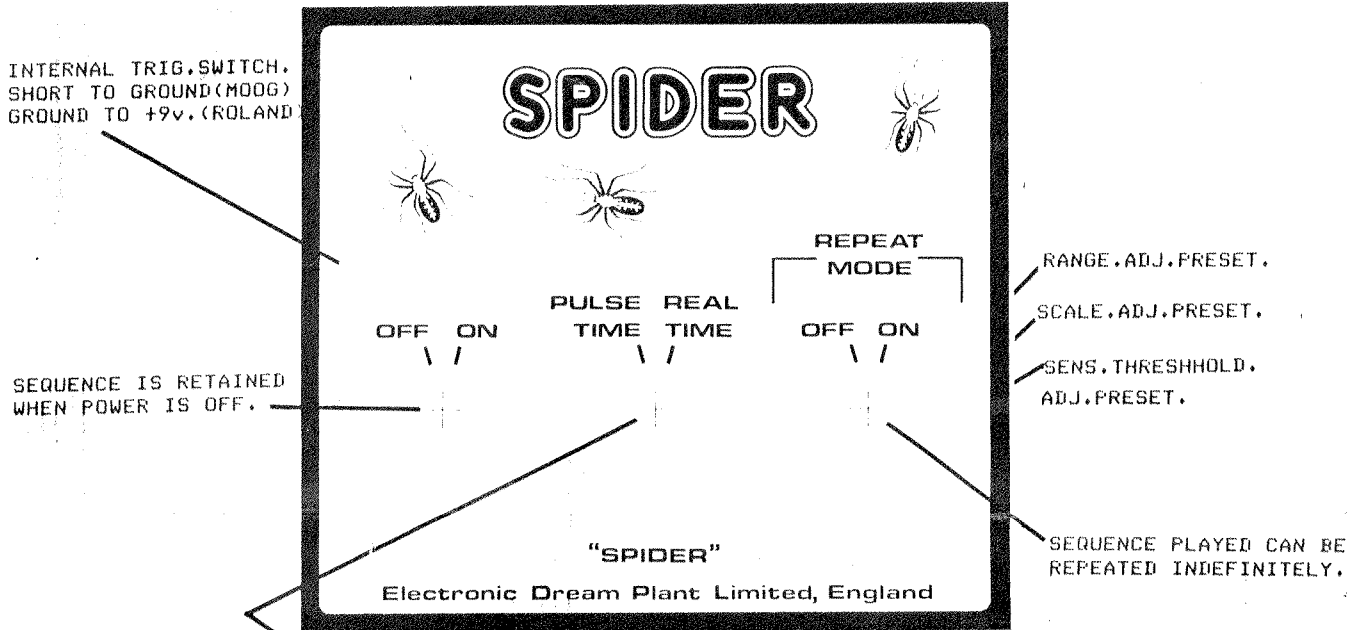

**SPIDER**

SPIDER SEQUENCER  
ELECTRONIC DREAM PLANT LTD

207 179  
Vass

SPIDER USERS MANUAL

PULSE:-TIME IS REGULATED BY INTERNAL CLOCK. (252 NOTES STORAGE)  
 REAL :-STORES SEQUENCES EXACTLY AS PLAYED. (84 NOTES STORAGE)  
 Note :-an interesting quazi-random effect can be achieved by recording a real time sequence and playing it back in pulse time.

STOPS RECORDING OR PLAYBACK OF SEQUENCES.  
 RECORD:-TO ERASE MEMORY AND START RECORDING PRESS PLAY AND RECORD SIMULTANEOUSLY.  
 Note:-in pulse time the sequence can be added to by pressing stop and continuing.